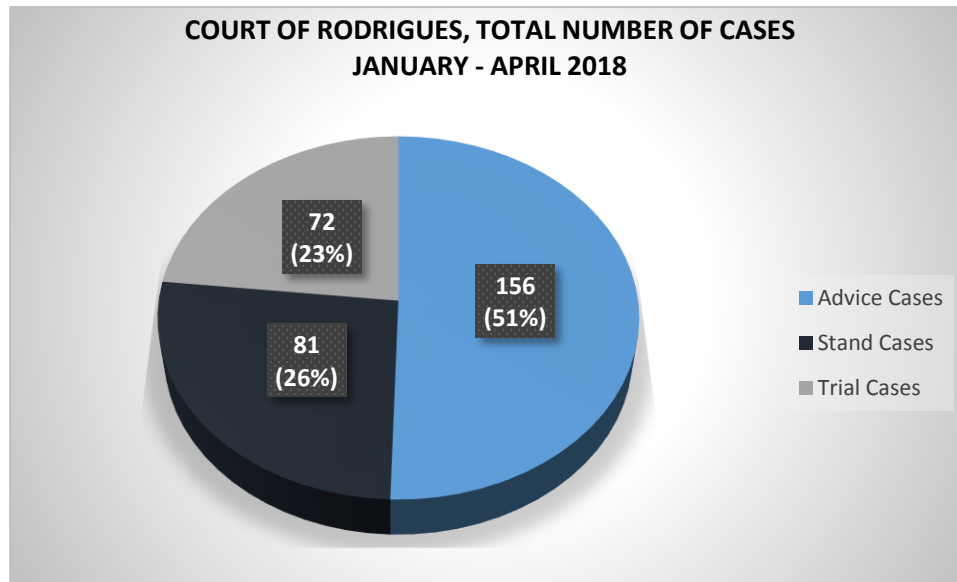

*Figure i: Cases conducted before Court of Rodrigues per Trimester 2017*

**Table 1: COMPARATIVE SUMMARY OF CASES CONDUCTED BEFORE COURT OF RODRIGUES 2017 – 2018**

	Jan *2017	Dec *2017	Jan *2018	Change in cases between Jan 2017 and Jan 2018
Advice cases	32	32	27	-15.6
Stand cases	17	7	9	-47.1
Trial cases	15	20	12	-20
	64	59	48	-25

In January 2018, total number of cases conducted fell by 25.0% compared to previous year from 64 to 48 cases. Besides, there was also a fall in the number of cases conducted of 18.6% from Dec 2017 to Jan 2018.

Figure ii: Total number of cases Rodrigues ODPP Jan – May 2018

Figure iii: Monthly cases conducted before Court of Rodrigues, 2018

**Table 2: MONTHLY SUMMARY OF ACTION TAKEN FOR CASES CONDUCTED BEFORE COURT OF RODRIGUES,  
JANUARY 2017 – MAY 2018**