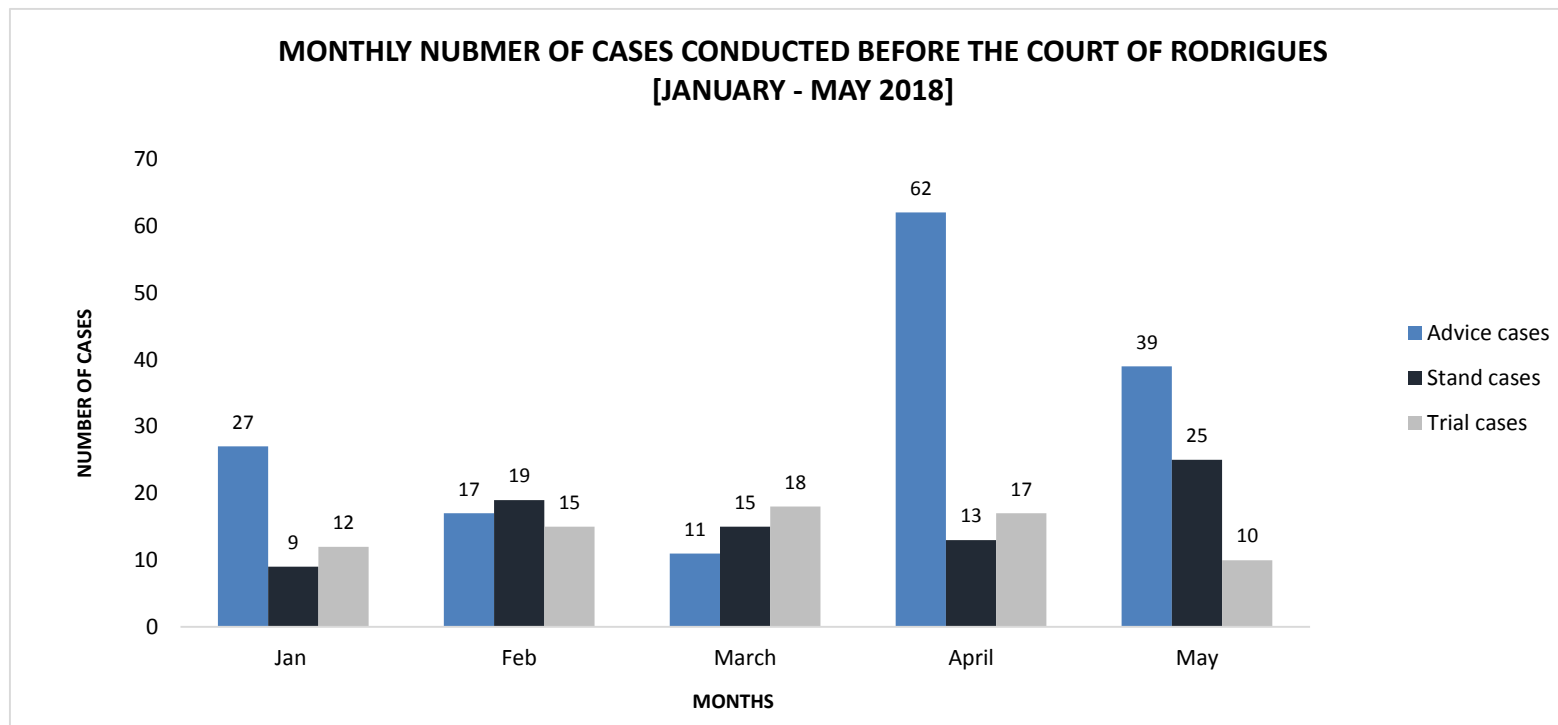

In January 2018, total number of cases conducted fell by 25.0% compared to previous year from 64 to 48 cases. Besides, there was also a fall in the number of cases conducted of 18.6% from Dec 2017 to Jan 2018.

Figure ii: Total number of cases Rodrigues ODPP Jan – May 2018

Figure iii: Monthly cases conducted before Court of Rodrigues, 2018

**Table 2: MONTHLY SUMMARY OF ACTION TAKEN FOR CASES CONDUCTED BEFORE COURT OF RODRIGUES,  
JANUARY 2017 – MAY 2018**